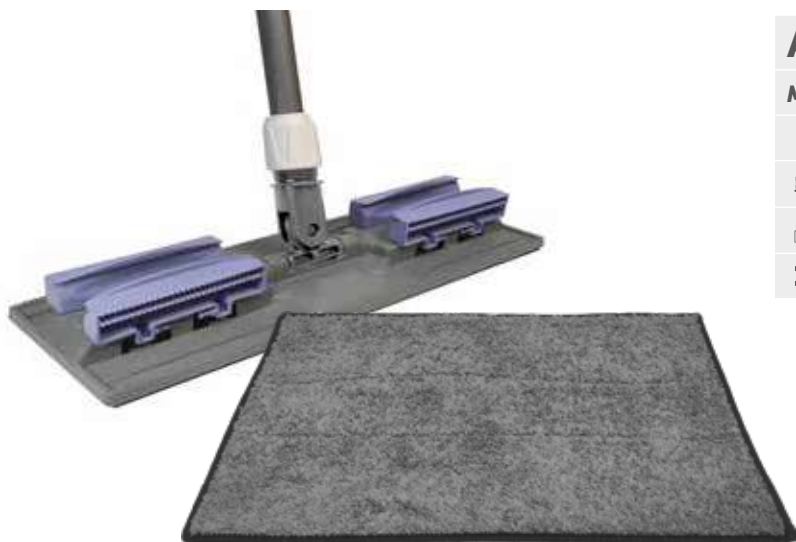

AMP299

MOP-PIN MOP KIT SPARE CLOTH

	PRODUCT SIZE (CM)	-
	BOX SIZE (CM)	-
	CBM (M³)	-
	BARCODE	-